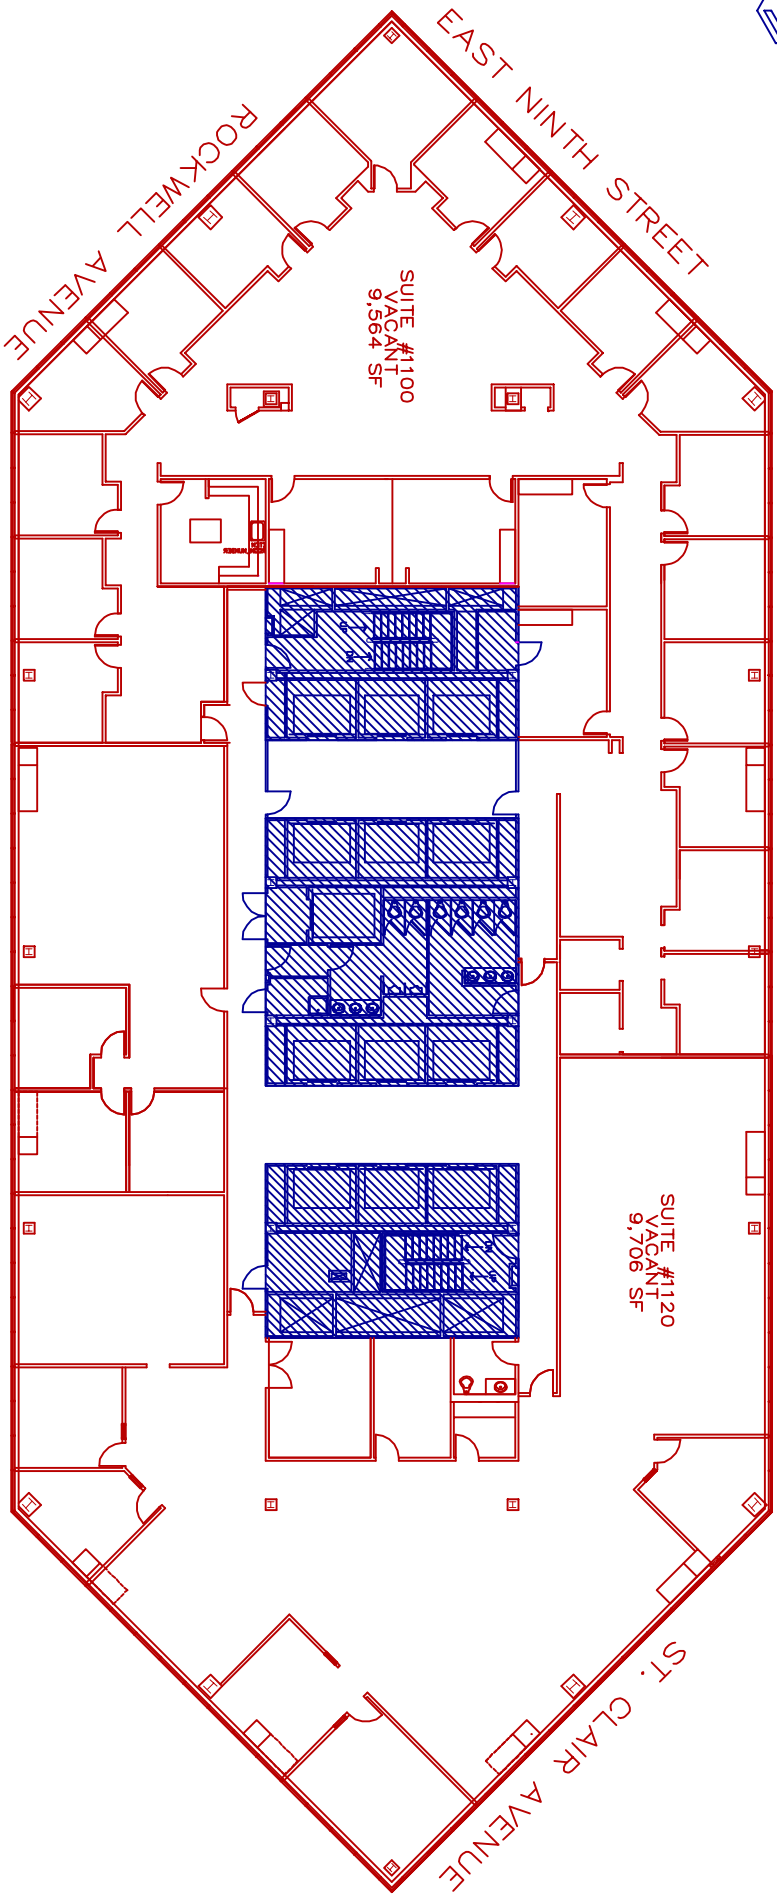

ONE CLEVELAND CENTER
www.1clevelandcenter.com
1375 EAST NINTH STREET
CLEVELAND, OH 44114
216.791.8990

 LEVEL 11 (AS-BUILT)
SCALE: NTS