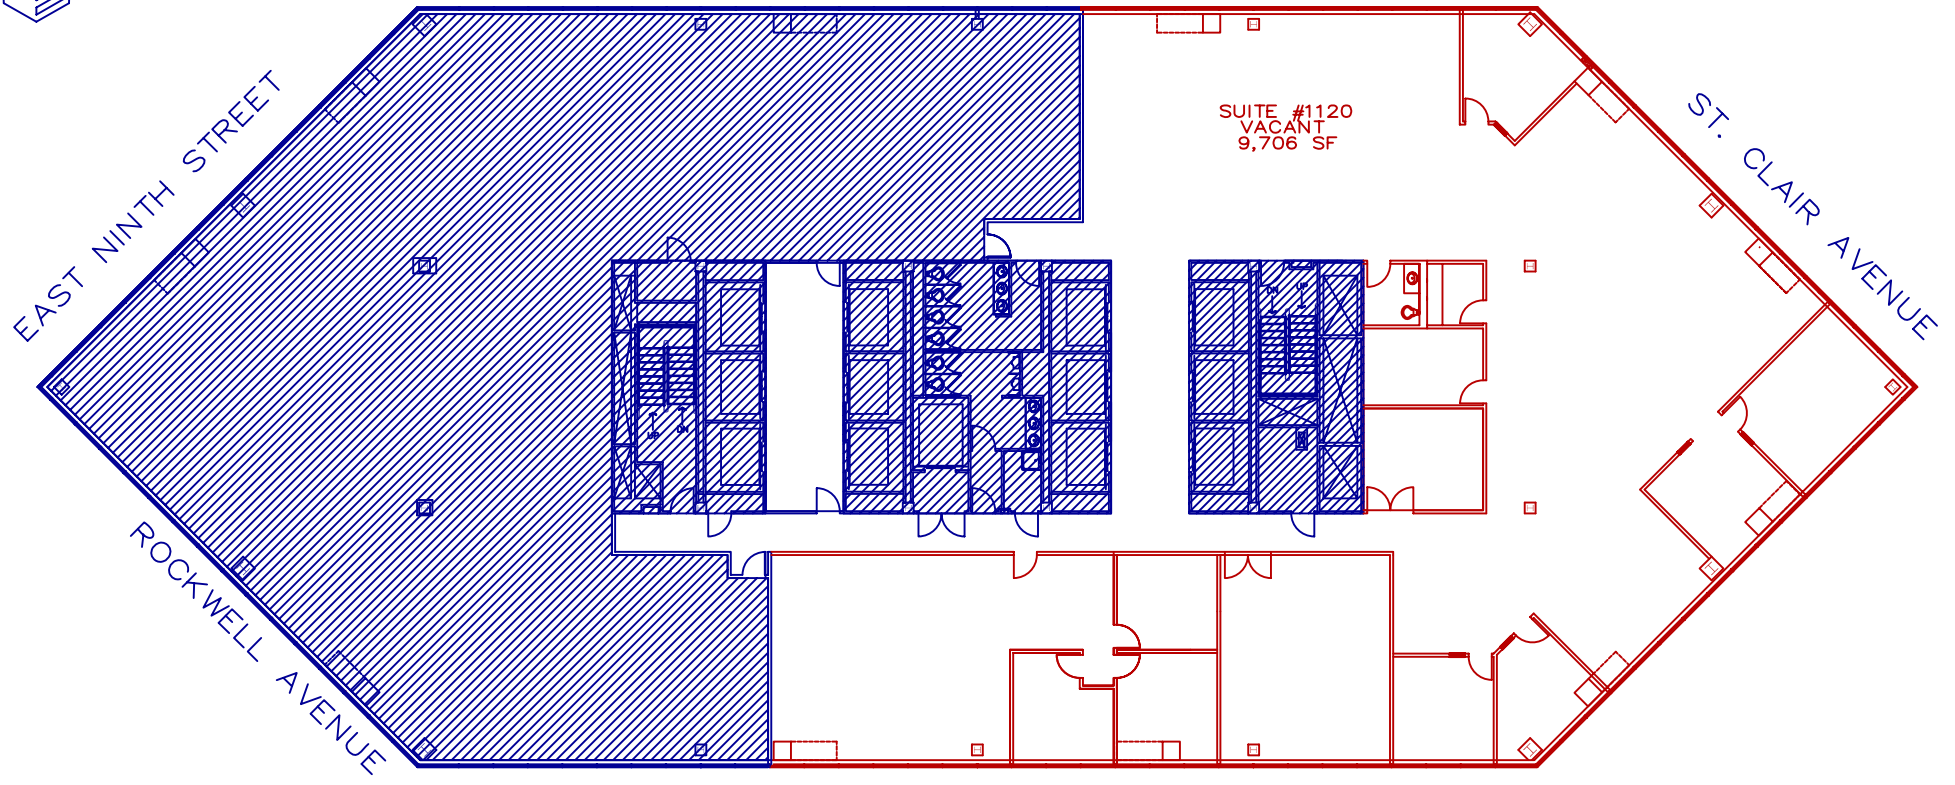

ONE CLEVELAND CENTER
www.1clevelandcenter.com
1375 EAST NINTH STREET
CLEVELAND, OH 44114
216.781.8980

LEVEL 11 (AS-BUILT)

SCALE: NTS