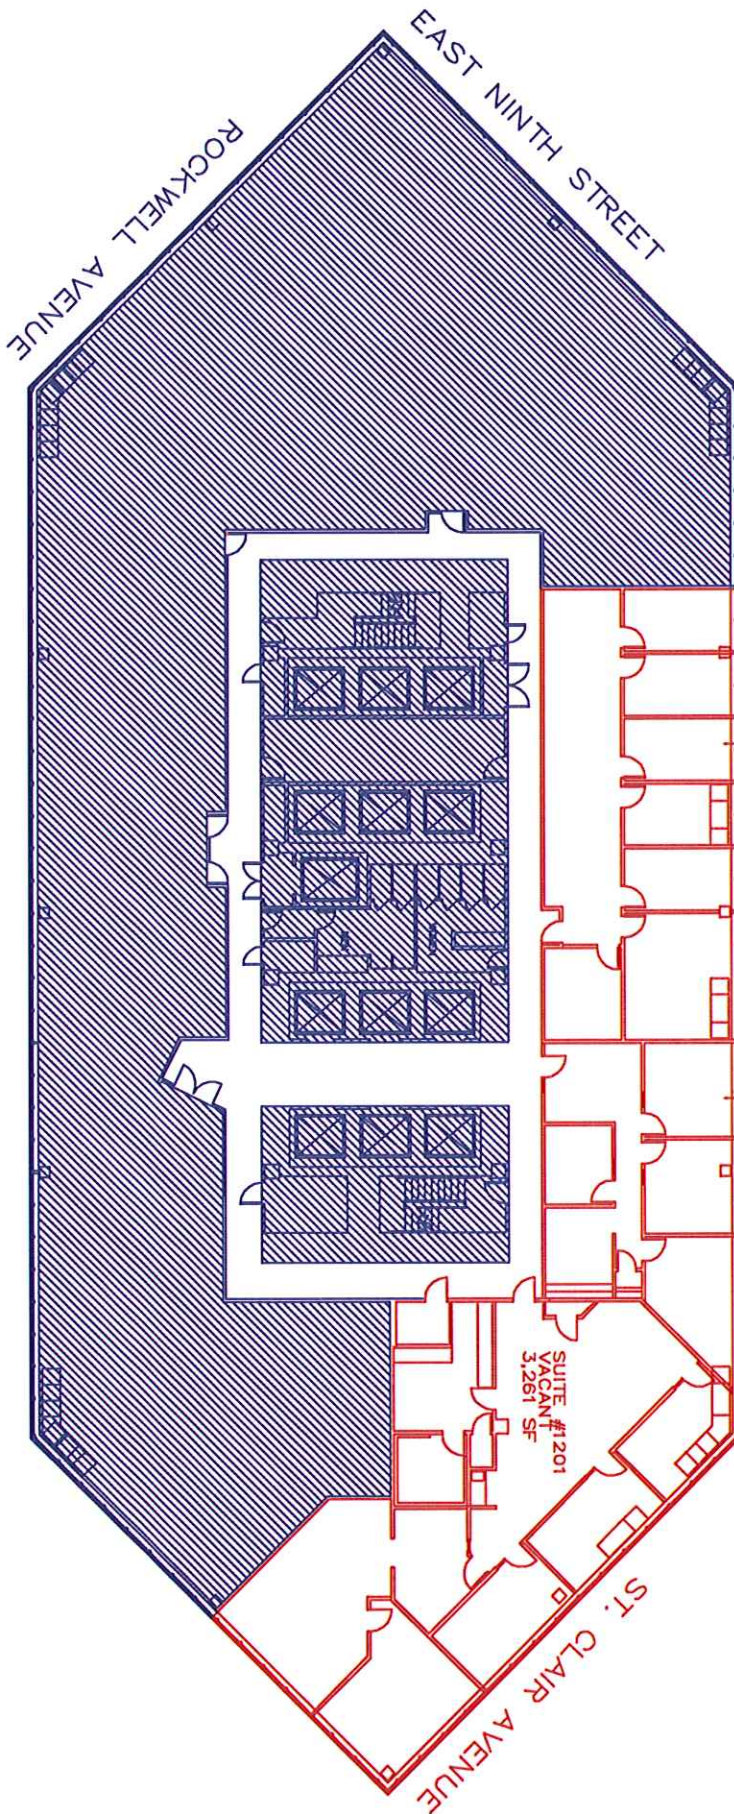

ONE CLEVELAND CENTER  
www.1clevelandcenter.com  
1375 EAST NINTH STREET  
CLEVELAND, OH 44114  
216.781.8980

LEVEL 12 (AS-BUILT)  
SCALE: NTS