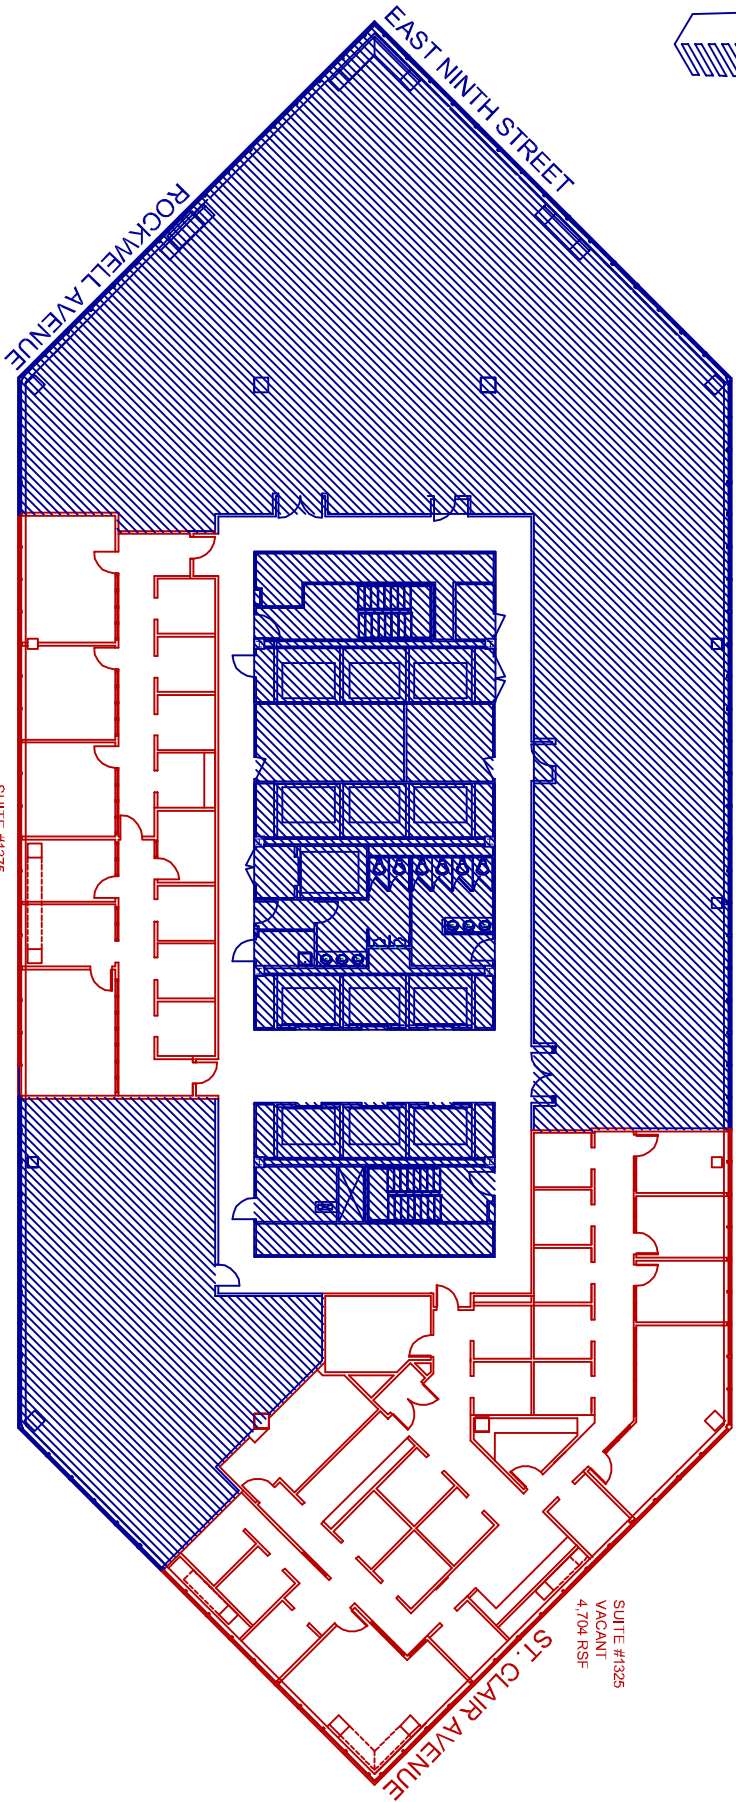

ONE CLEVELAND CENTER  
www.1development.com  
1375 EAST NINTH STREET  
CLEVELAND, OH 44114  
216.781.8980

SUITE #1375  
VACANT  
2,087 RSF

SUITE #1325  
VACANT  
4,704 RSF

 LEVEL 13 (AS-BUILT)  
SCALE: NTS