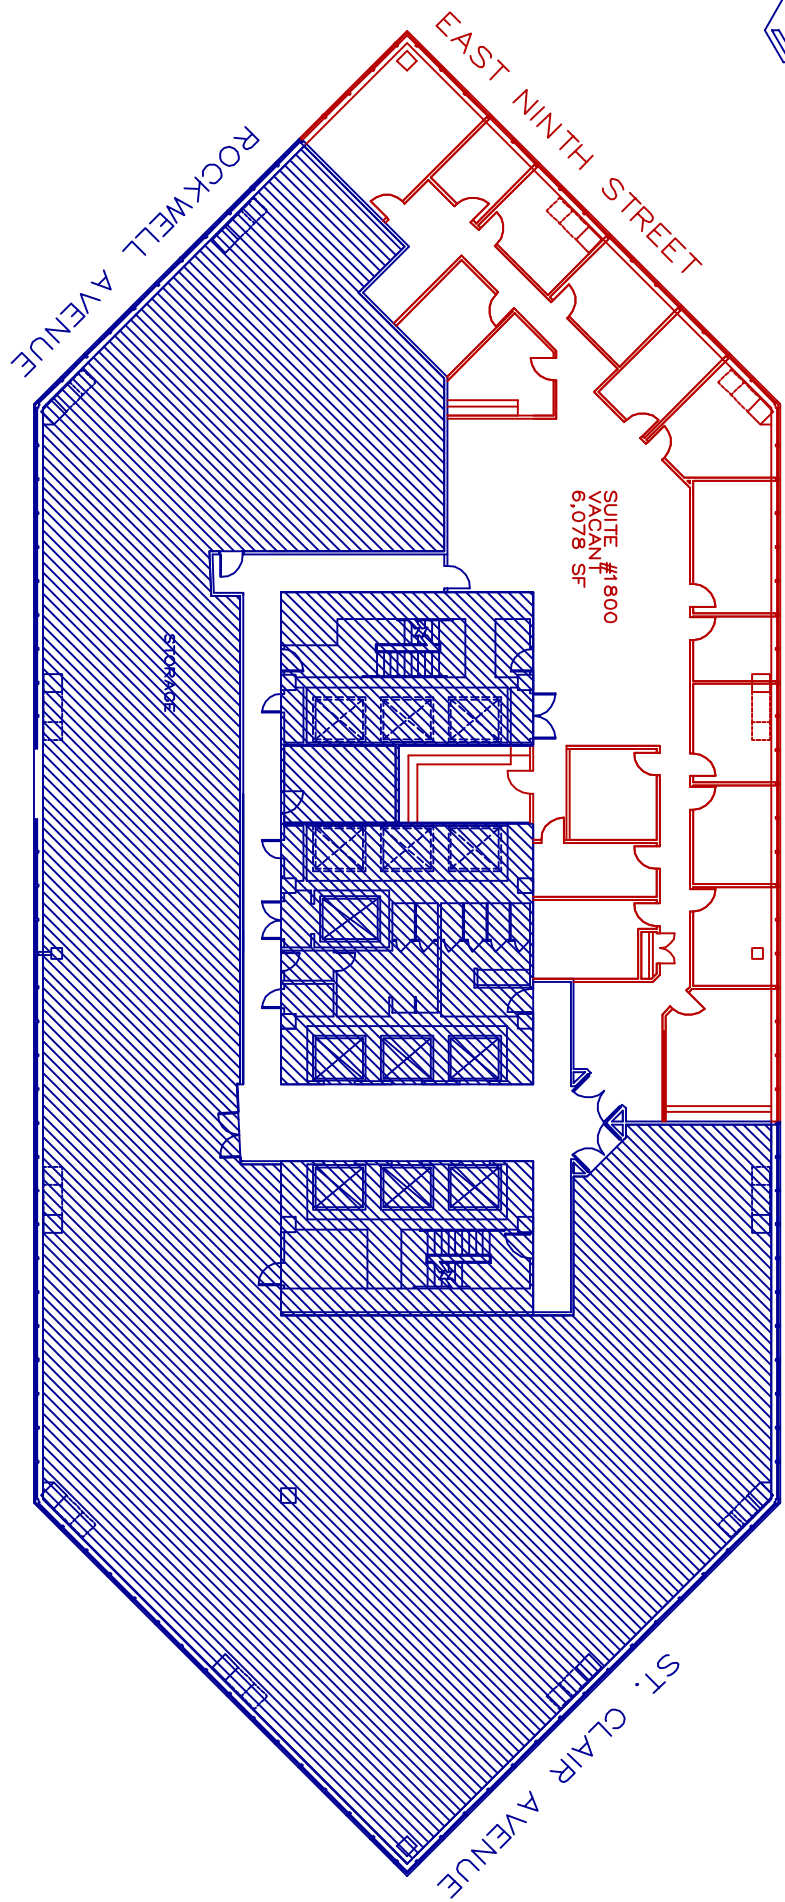

ONE CLEVELAND CENTER
www.1clevelandcenter.com
1375 EAST NINTH STREET
CLEVELAND, OH 44114
216.781.8980

 LEVEL 18 (AS-BUILT)
SCALE: NTS