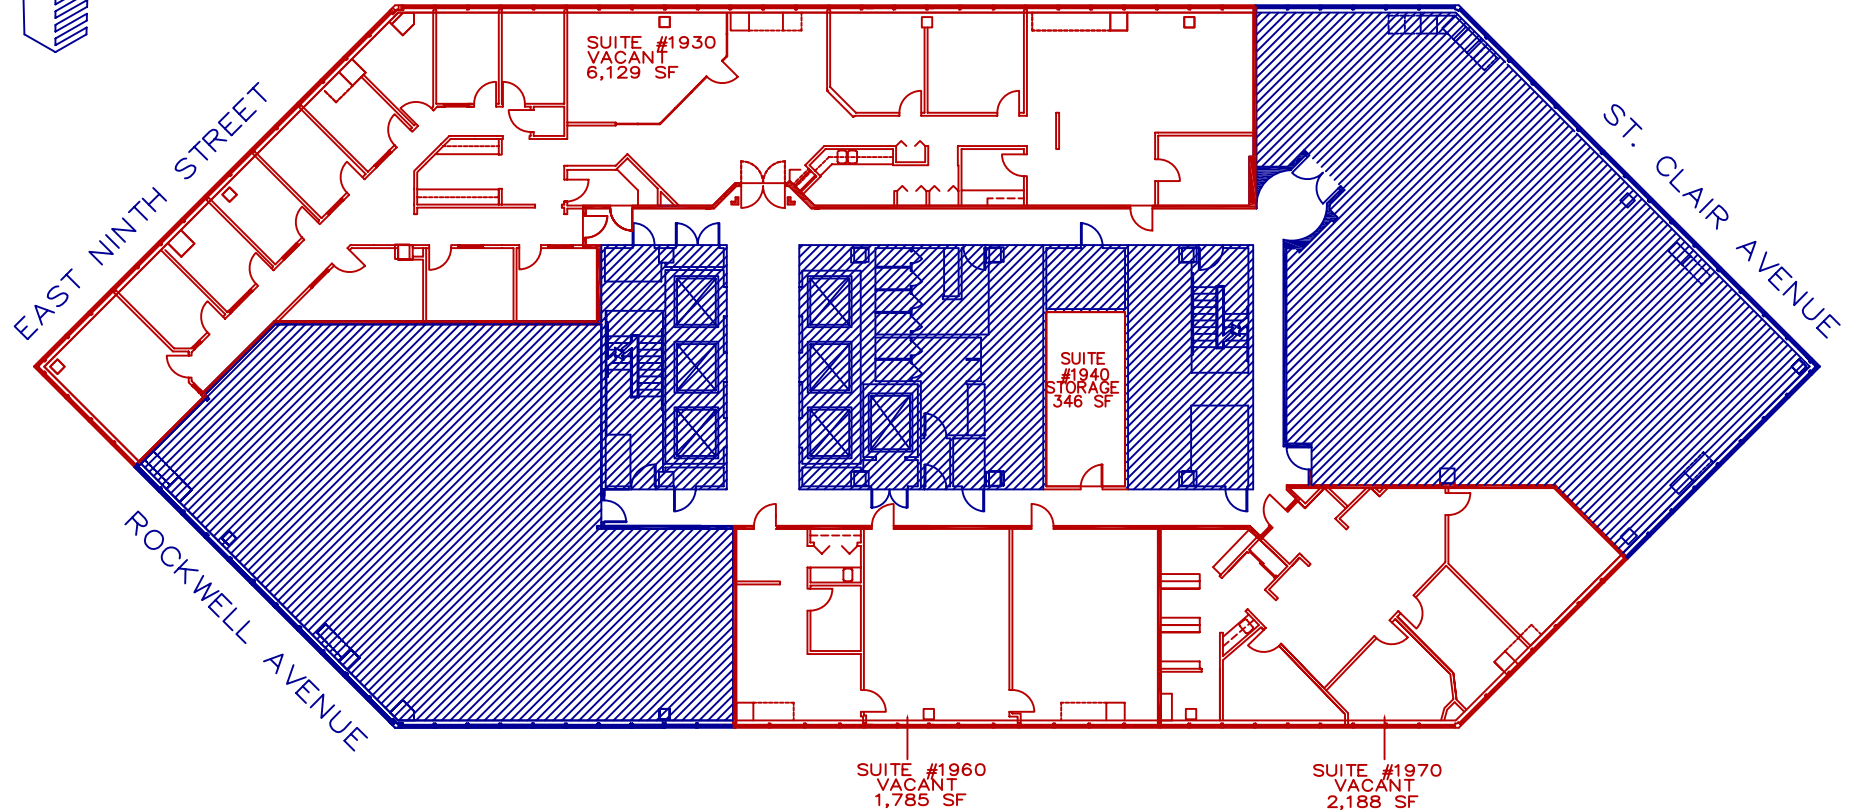

ONE CLEVELAND CENTER
www.1clevelandcenter.com
1375 EAST NINTH STREET
CLEVELAND, OH 44114
216.781.8980

 **LEVEL 19 (AS-BUILT)**
SCALE: NTS