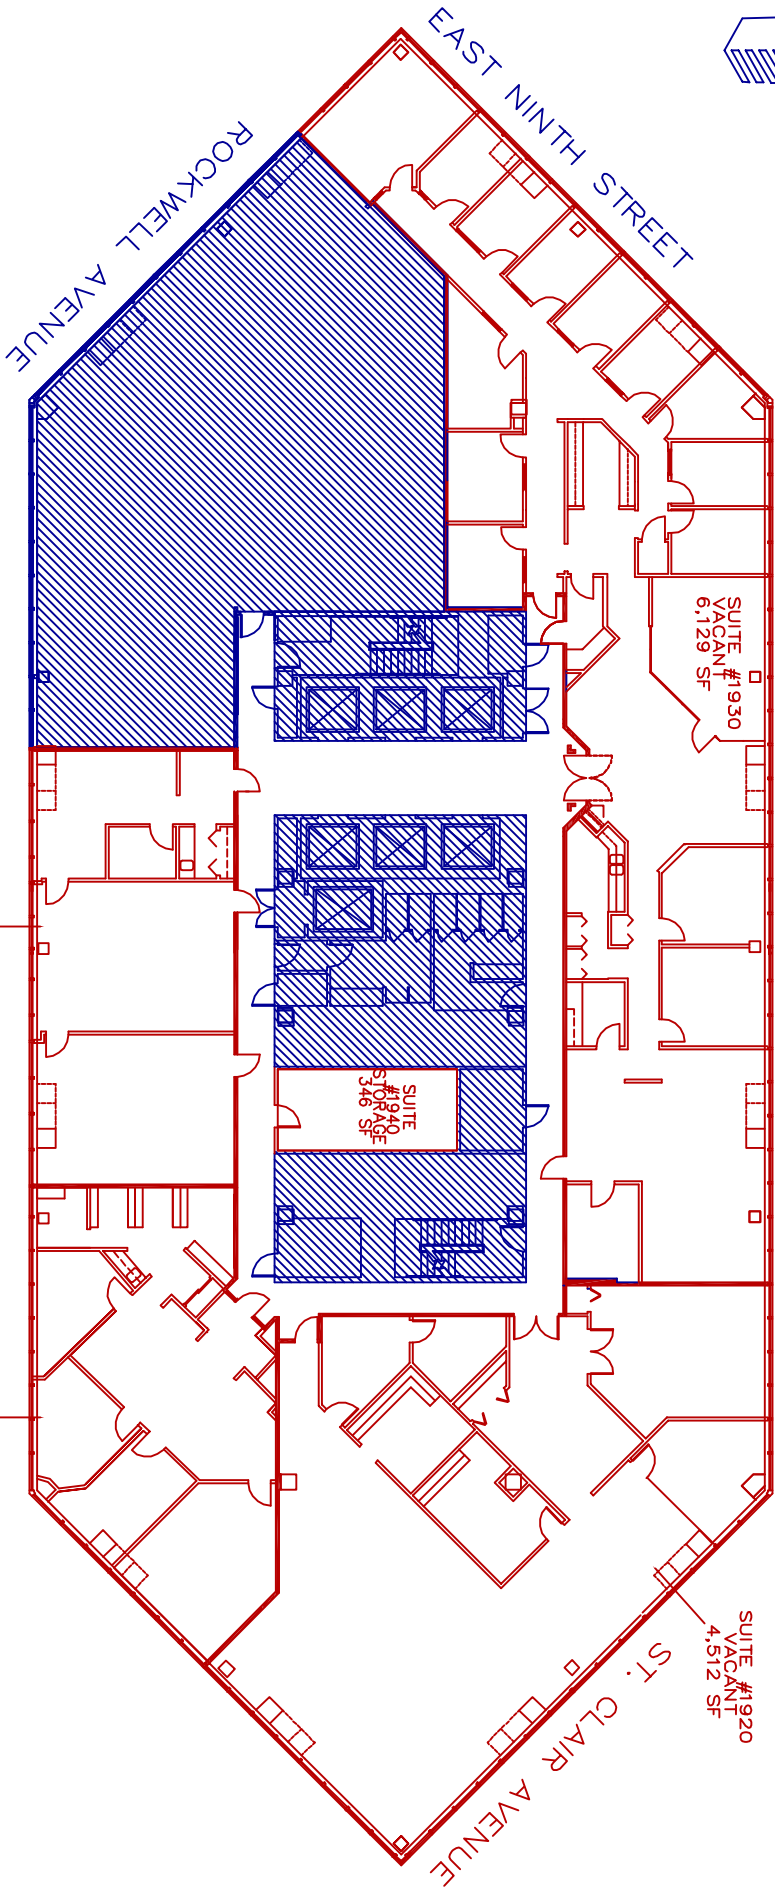

ONE CLEVELAND CENTER
www.1clevelandcenter.com
1375 EAST NINTH STREET
CLEVELAND, OH 44114
216.731.8980

LEVEL 19 (AS-BUILT)
SCALE: NTS

SUITE #1960
VACANT
1,785 SF

SUITE #1970
VACANT
2,188 SF

SUITE #1930
VACANT
6,129 SF

SUITE #1940
STORAGE
348 SF

SUITE #1920
VACANT
4,512 SF

ROCKWELL AVENUE

EAST NINTH STREET

ST. CLAIR AVENUE