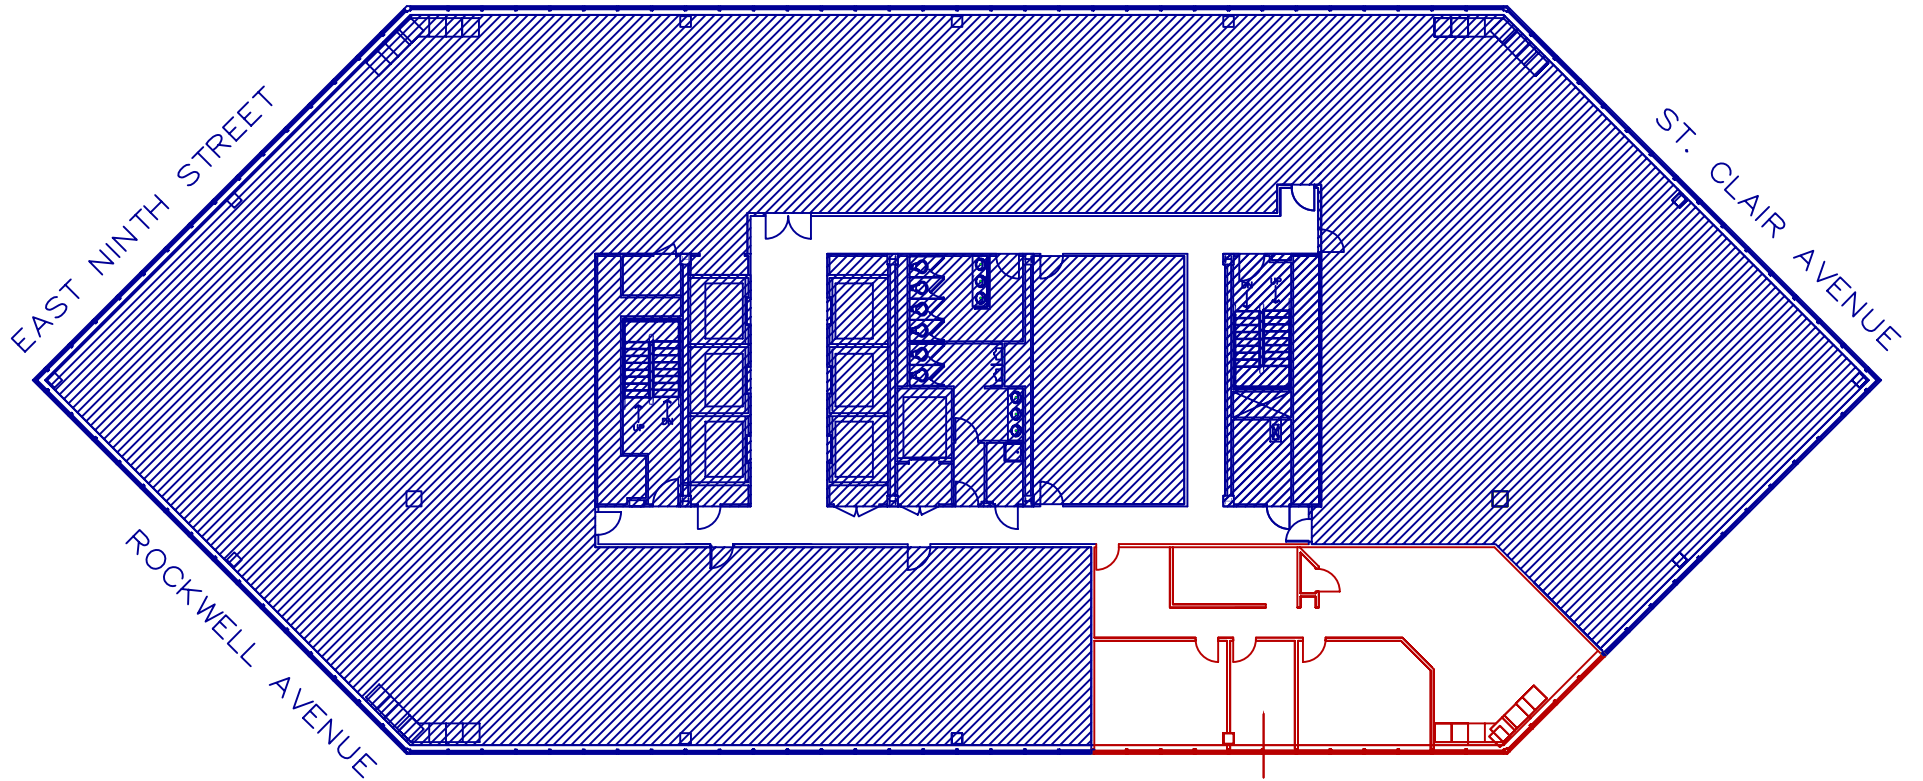

ONE CLEVELAND CENTER
www.1clevelandcenter.com
1375 EAST NINTH STREET
CLEVELAND, OH 44114
216.781.8980

SUITE #2250
VACANT
2,511 SF

LEVEL 22 (AS-BUILT)

SCALE: NTS