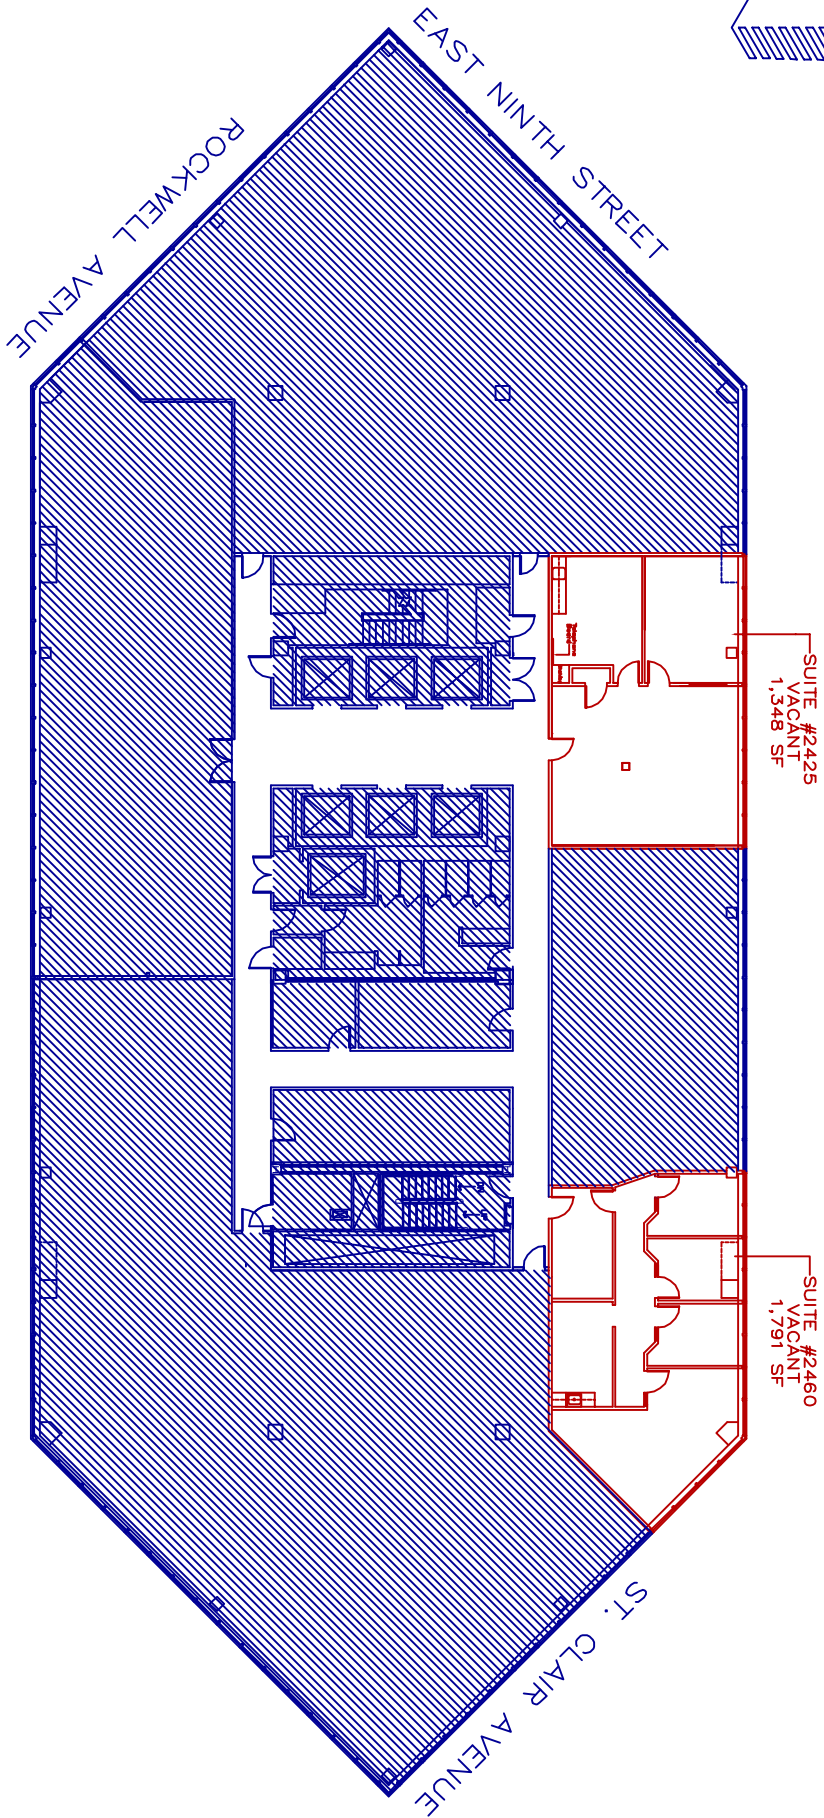

ONE CLEVELAND CENTER  
www.1clevelandcenter.com  
1375 EAST NINTH STREET  
CLEVELAND, OH 44114  
216.781.8980

LEVEL 24 (AS-BUILT)  
SCALE: NTS