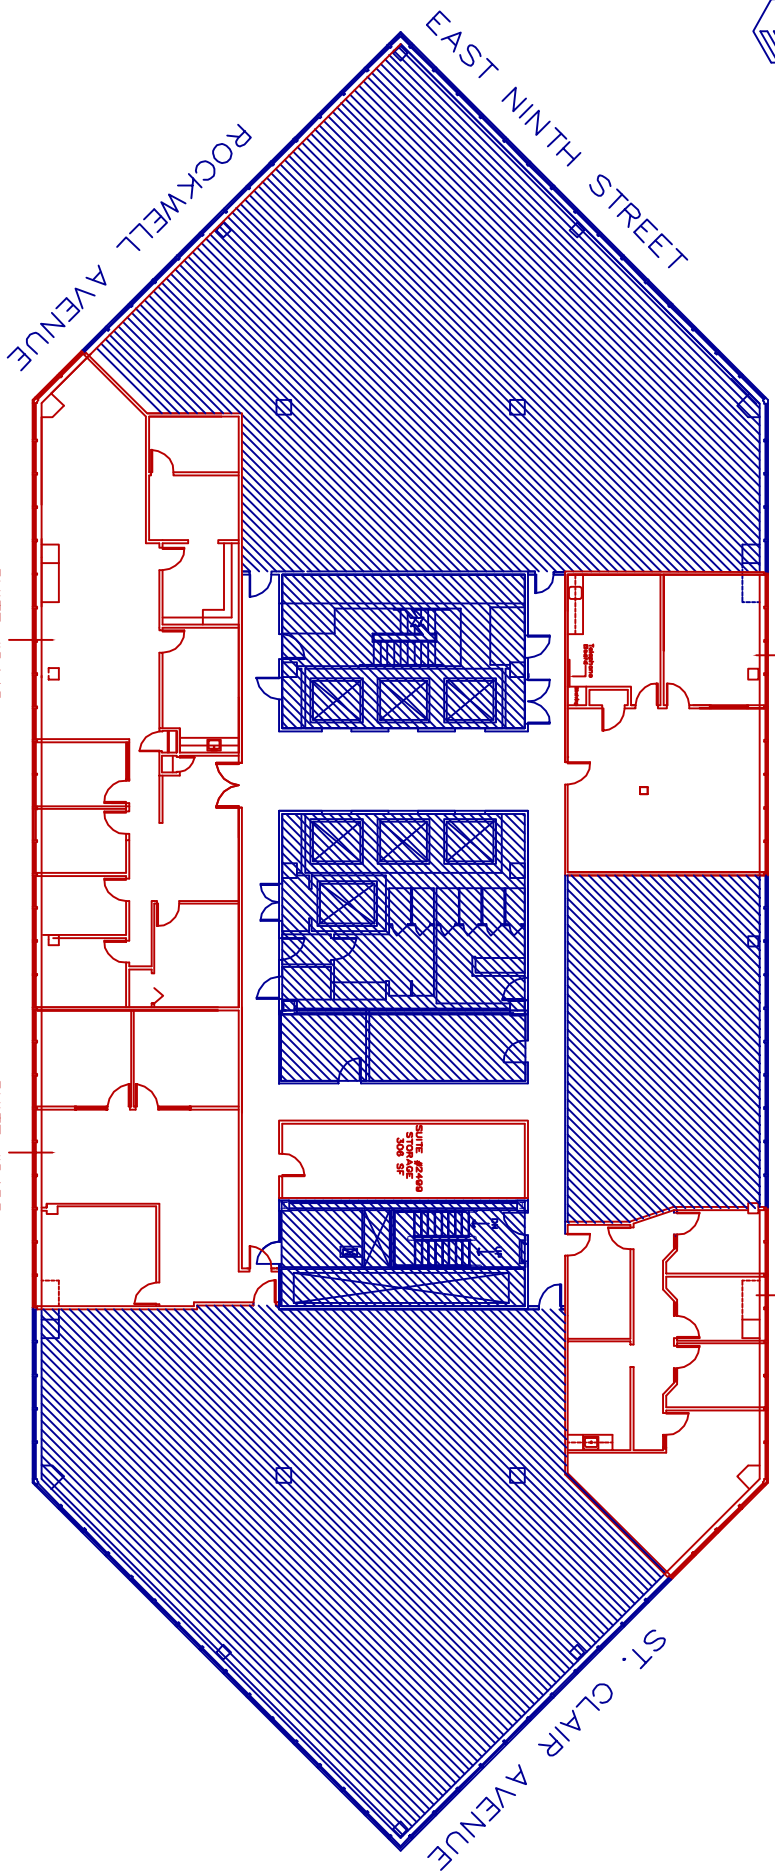

ONE CLEVELAND CENTER
www.1clevelandcenter.com
1375 EAST NINTH STREET
CLEVELAND, OH 44114
216.781.8880

LEVEL 24 (AS-BUILT)
SCALE: NTS

SUITE #2440
VACANT
2,875 RSF

SUITE #2455
VACANT
1,375 SF

SUITE #2425
VACANT
1,348 SF

SUITE #2460
VACANT
1,791 SF

SUITE #2450
STORAGE
308 SF