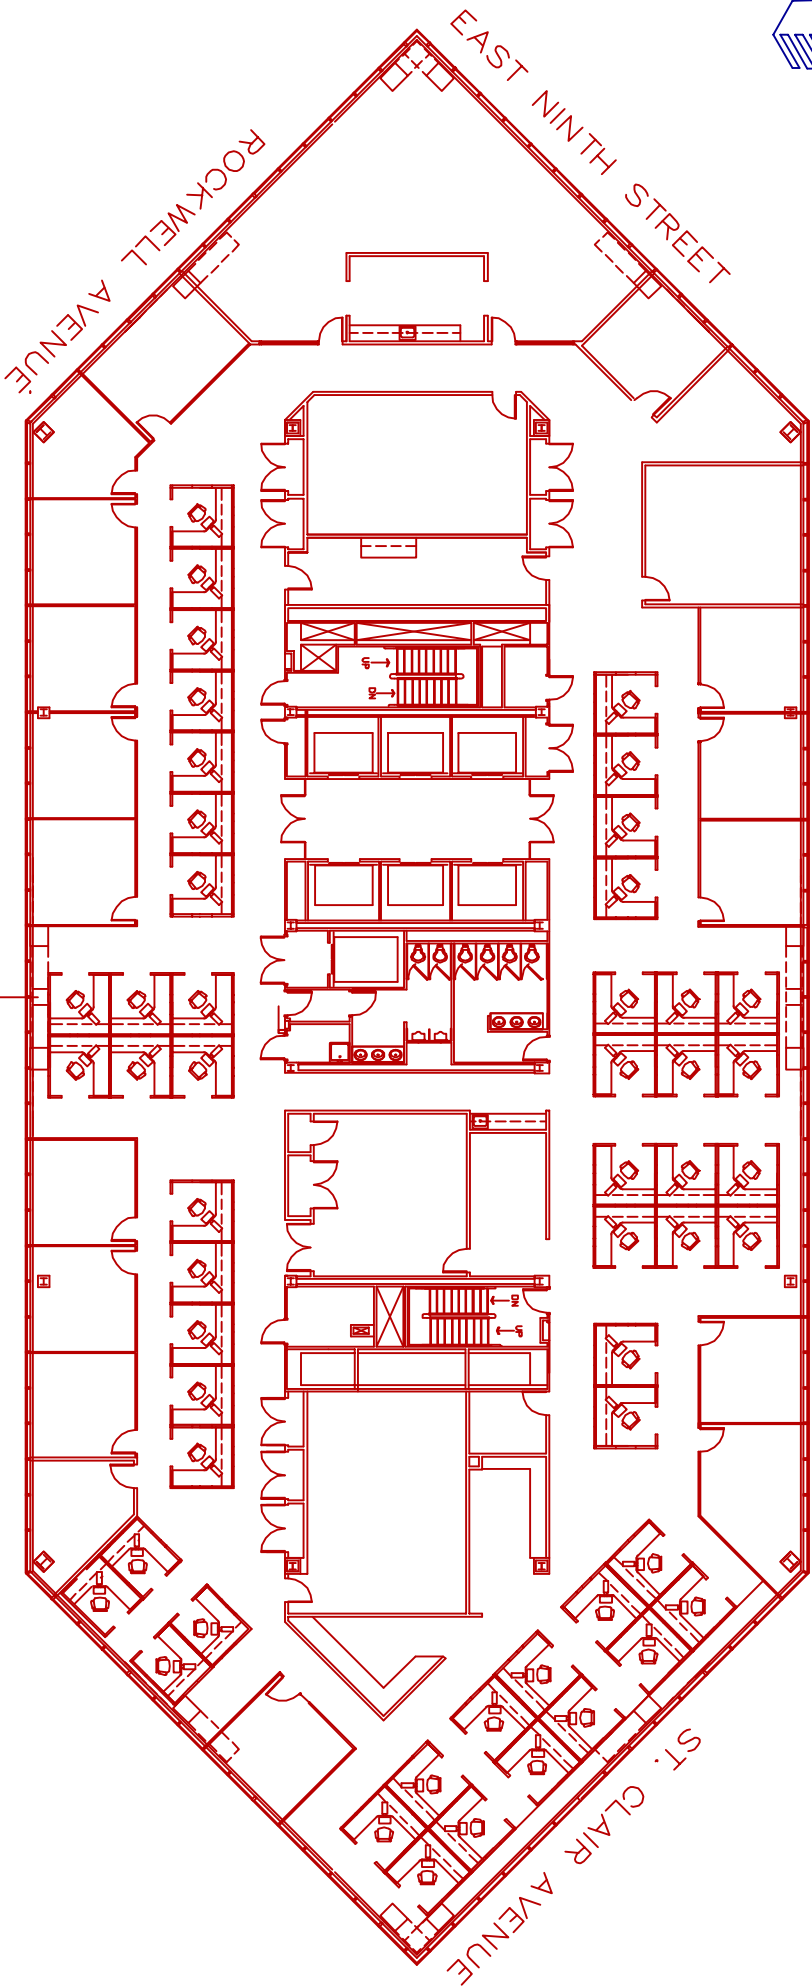

ONE CLEVELAND CENTER  
www.1clevelandcenter.com  
1375 EAST NINTH STREET  
CLEVELAND, OH 44114  
216.781.8980

 LEVEL 29 (AS-BUILT)  
SCALE: NTS