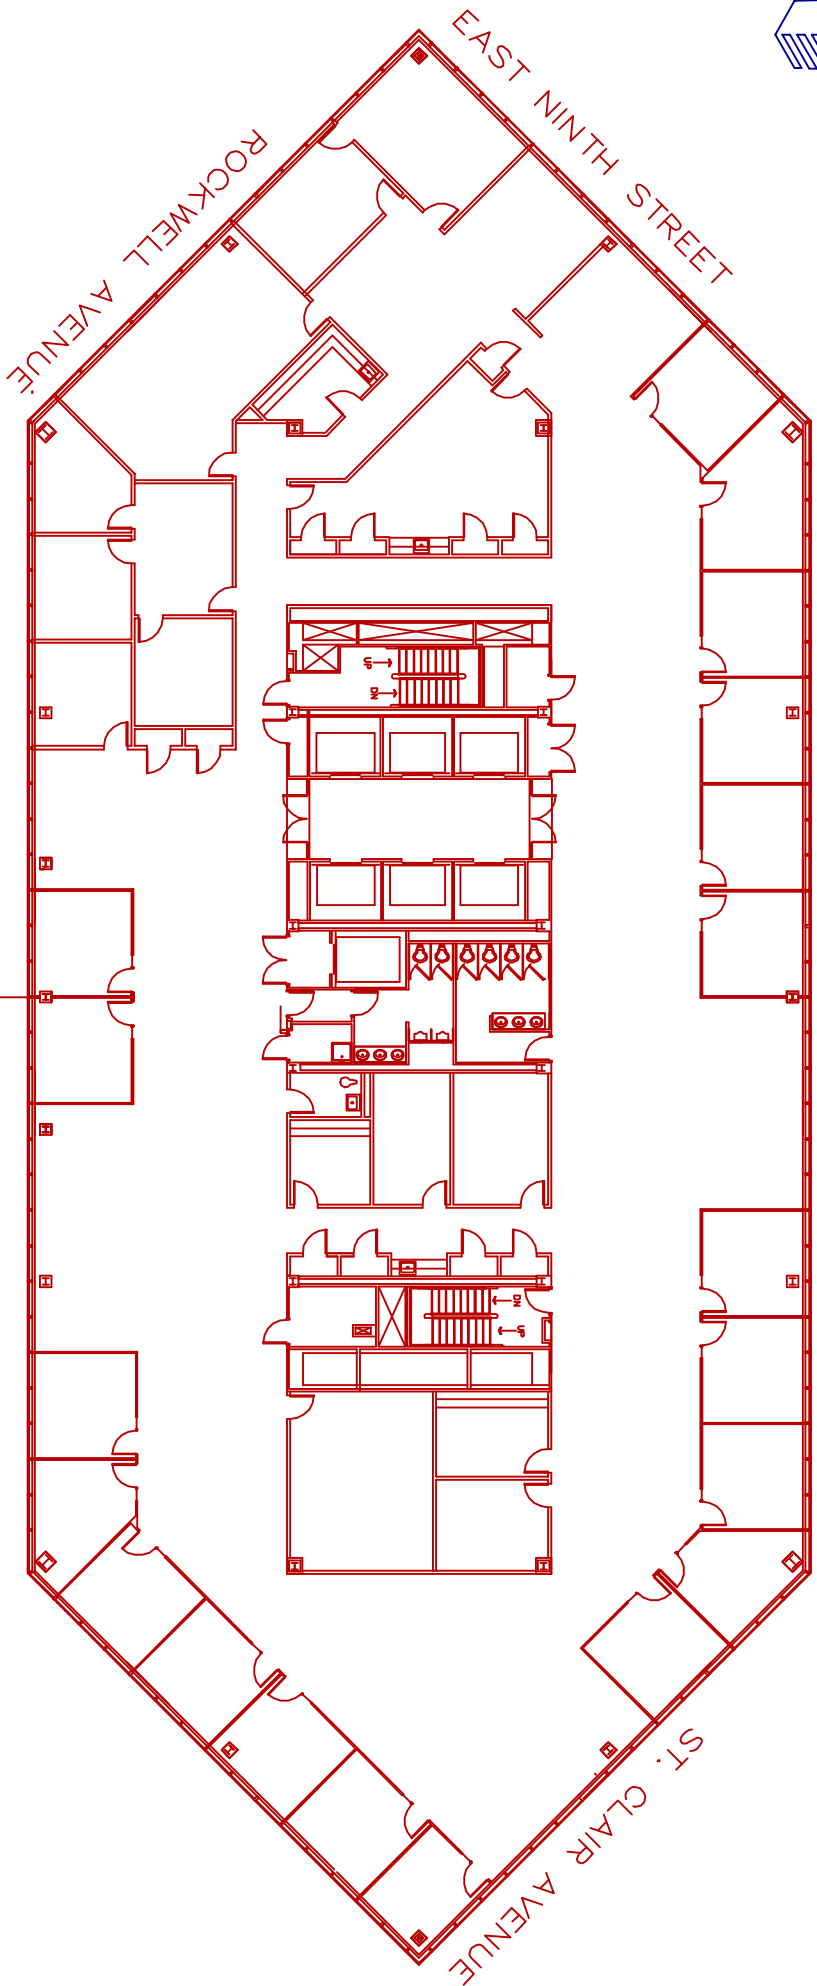

ONE CLEVELAND CENTER
www.1clevelandcenter.com
1375 EAST NINTH STREET
CLEVELAND, OH 44114
216.781.8980

LEVEL 30 (AS-BUILT)
SCALE: NTS