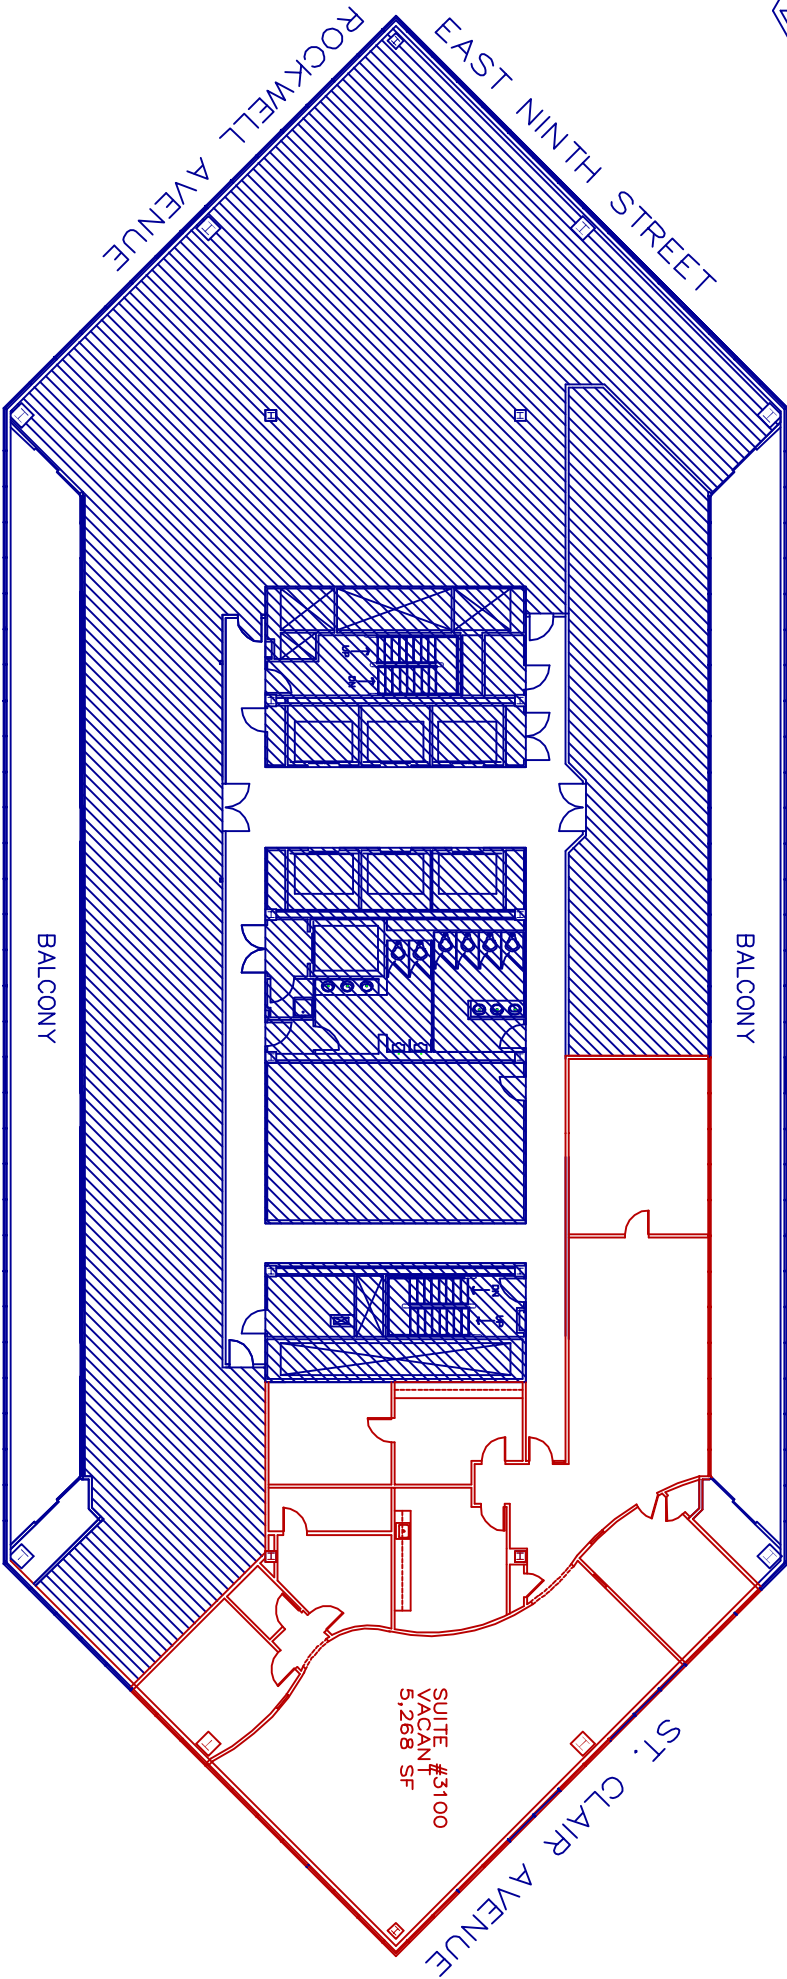

ONE CLEVELAND CENTER
www.1clevelandcenter.com
1375 EAST NINTH STREET
CLEVELAND, OH 44114
216.781.8980

LEVEL 31 (AS-BUILT)
SCALE: NTS