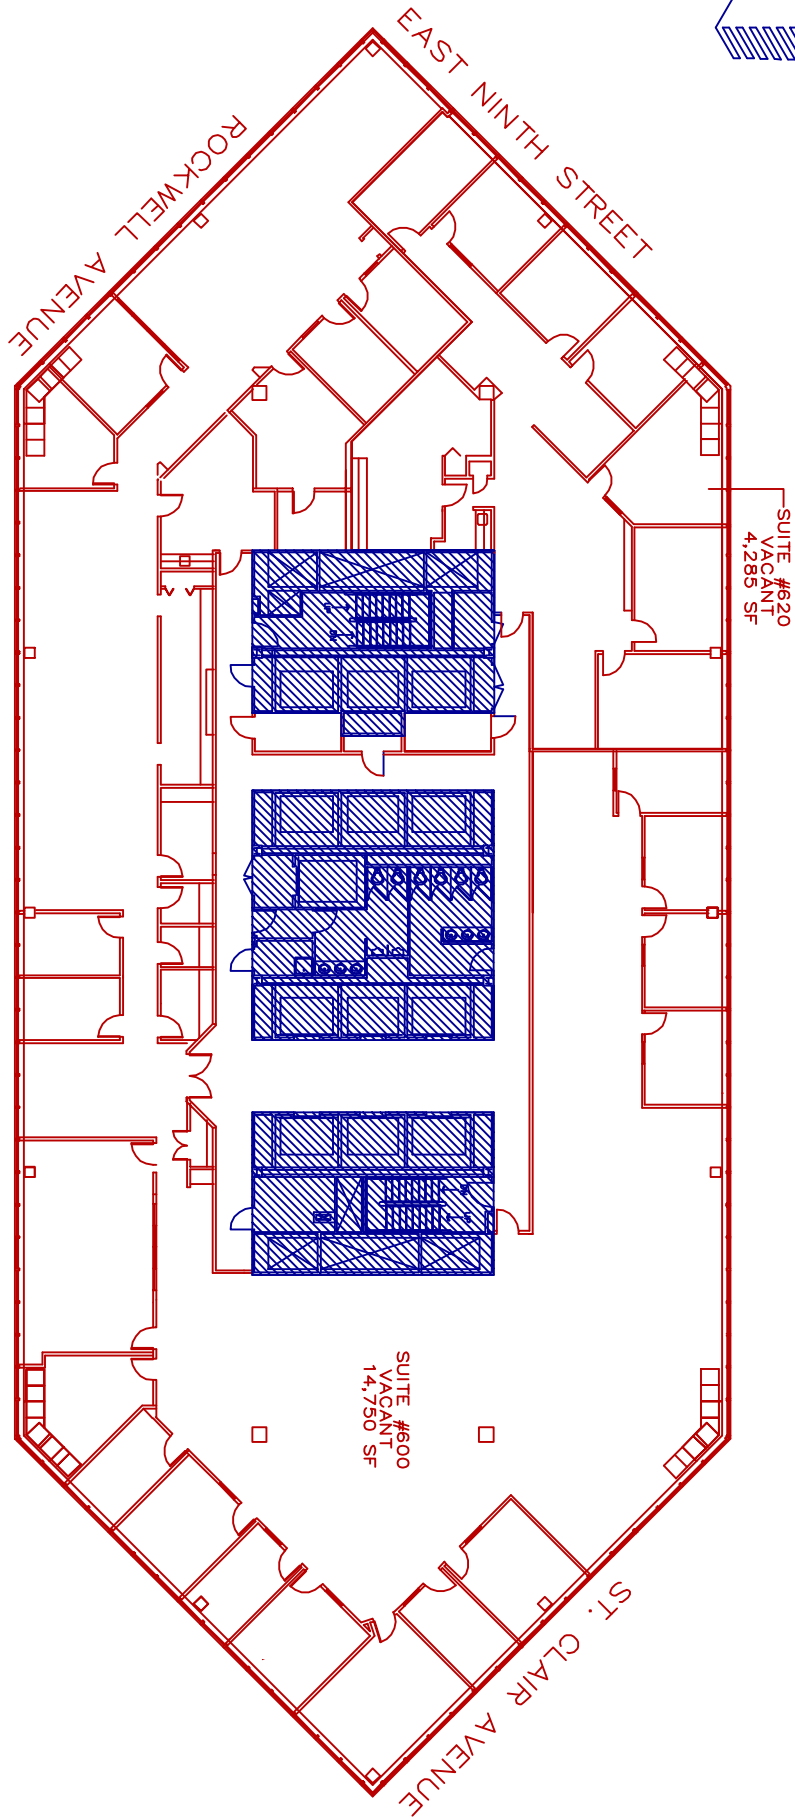

ONE CLEVELAND CENTER
www.1clevelandcenter.com
1375 EAST NINTH STREET
CLEVELAND, OH 44114
216.781.8980

LEVEL 6 (AS-BUILT)
SCALE: NTS